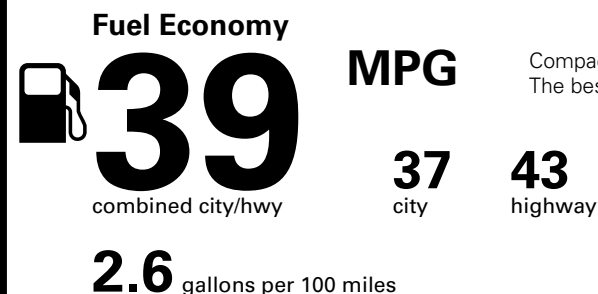

*MSRP (Manufacturer's Suggested Retail Price)

Visit us at www.mitsubishicars.com

EPA DOT Fuel Economy and Environment

Gasoline Vehicle

Compact Cars range from 14 to 107 MPG. The best vehicle rates 136 MPGe.