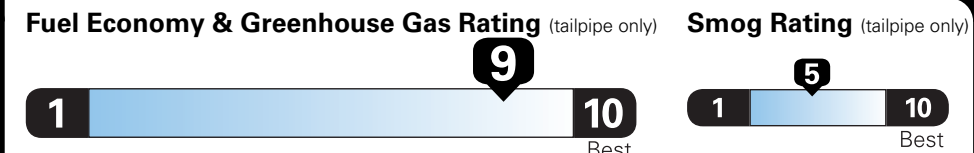

Actual results will vary for many reasons, including driving conditions and how you drive and maintain your vehicle. The average new vehicle gets 27 MPG and costs $6,750 to fuel over 5 years. Cost estimates are based on 15,000 miles per year at $2.40 per gallon. MPGe is miles per gasoline gallon equivalent. Vehicle emissions are a significant cause of climate change and smog.

fuelconomy.gov

Calculate personalized estimates and compare vehicles

10-year 100,000-mile LIMITED POWERTRAIN WARRANTY

10 YEAR / 100,000 MILE POWERTRAIN	7 YEAR / 100,000 MILE ANTI-CORROSION/PERFORATION
5 YEAR / 60,000 MILE BUMPER-TO-BUMPER	5 YEAR / UNLIMITED MILE ROADSIDE ASSISTANCE

*See participating Retailer for Limited Warranty and Roadside Assistance terms and conditions.

Parts Content Information

For vehicles in this carline:
U.S./Canadian Parts Content: 0% Major Sources of Foreign Parts Content: THAILAND 95%

For this vehicle:
Final Assembly Point: CHONBURI, THAILAND
Country of Origin: THAILAND Engine: THAILAND Transmission: THAILAND

Note: Parts content does not include final assembly, distribution, or other non-parts costs.

GOVERNMENT 5-STAR SAFETY RATINGS

Overall Vehicle Score ★★★★★
Based on the combined ratings of frontal, side and rollover. Should ONLY be compared to other vehicles of similar size and weight.

Frontal Crash	Driver	★★★★★
	Passenger	★★★★★

Based on the risk of injury in a frontal impact. Should ONLY be compared to other vehicles of similar size and weight.

Side Crash	Front seat	★★★★★
	Rear seat	★★★★★

Based on the risk of injury in a side impact.

Rollover ★★★★★
Based on the risk of rollover in a single-vehicle crash.

Star ratings range from 1 to 5 stars (★★★★★) with 5 being the highest. Source: National Highway Traffic Safety Administration (NHTSA). www.safercar.gov or 1-888-327-4236

Cumulative Accessory Weight is 9.9 lbs

Method of Transport: RAIL
Plant/Port of Entry: TACOMA, WA

VIN : ML32A3HJ5JH011750
Route Code : RKC

Gasoline, license and title fees, applicable federal, state and local taxes and dealer and distributor installed options and accessories are not included in the manufacturer's suggested retail price. This label has been applied to this vehicle pursuant to federal law and cannot be moved or altered prior to delivery to the ultimate purchaser.

Cumulative Accessory Weight is 9.9 lbs